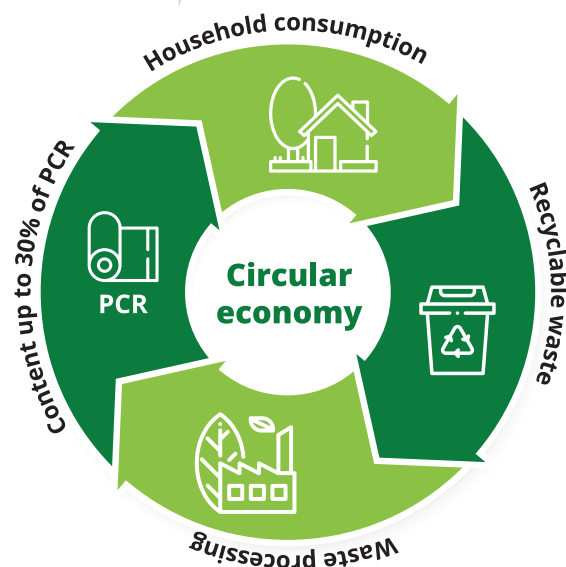

FlexPower PCR

Represents an important step towards a circular economy of sustainable development.

The unique recipe contains

up to 30% PCR

(post-consumer recyclate)

Characteristics:

-  Standard fixation of goods
-  Favorable price
-  Reduces the CO2 footprint
-  Protects the environment
-  In line with EU recycling policy
-  100% recyclable