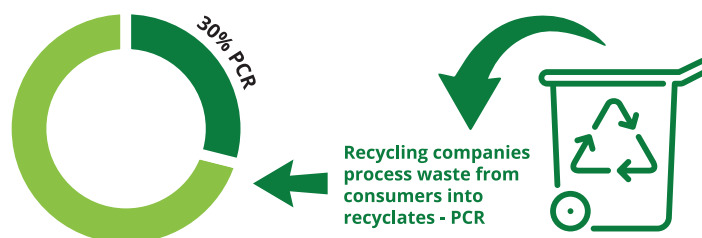

FlexPower PCR

Represents an important step towards a circular economy of sustainable development.

The unique recipe contains

up to 30% PCR

(post-consumer recyclate)

Characteristics:

-  Standard fixation of goods
-  Favorable price
-  Reduces the CO2 footprint
-  Protects the environment
-  In line with EU recycling policy
-  100% recyclable